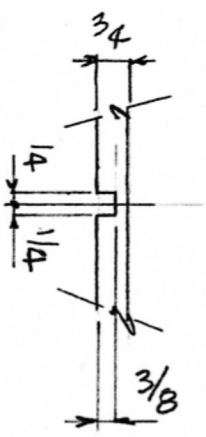

PIECE B²

SECTION A

SECTION B

DETAIL A
PAGE 1

HONEY HEATER

DESIGNED BY: CRAIG CELLA

SCALE: 3"=1'-0" DATE:

SHEET: 2 OF 5