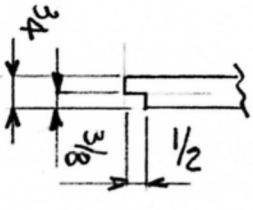

PIECE B²

SECTION A

SECTION B

DETAIL A
PAGE 1

HONEY HEATER

DESIGNED BY: CRAIG CELLA

SCALE: 3"=1'-0" DATE:

SHEET: 2 OF 5