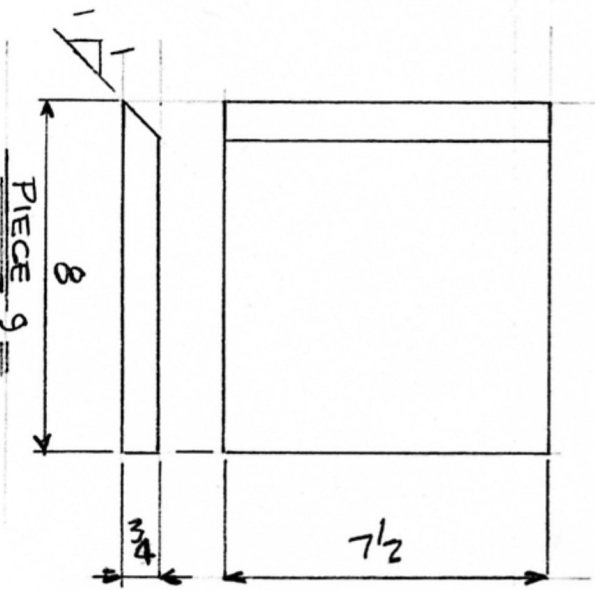

PIECE B²

SECTION A

SECTION B

DETAIL A
PAGE 1

HONEY HEATER

DESIGNED BY: CRAIG CELLA

SCALE: 3"=1'-0" DATE:

SHEET: 2 OF 5